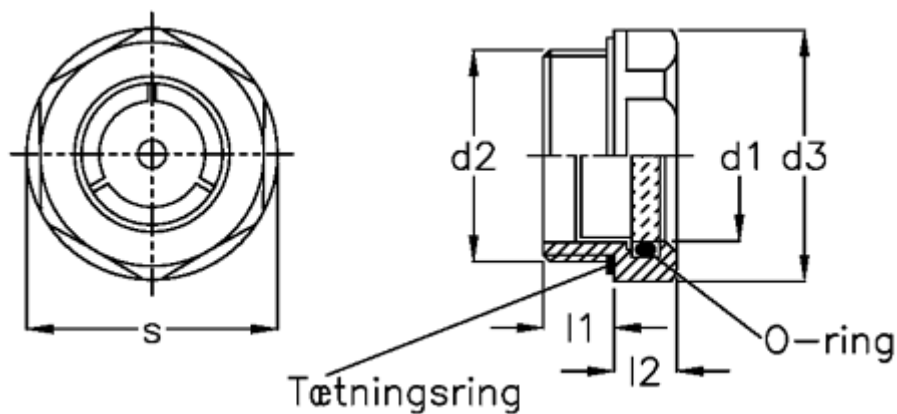

Data Sheet

Article number: 20900528

Description: E+G Oil level sight glass
GN 743-24-G1-A

Measures

d1	= 24
d2	= G1
d3	= 40
l1	= 11.0
l2	= 8.5
Max pressure	= -
Max vacuum mbar	= -
s	= 36